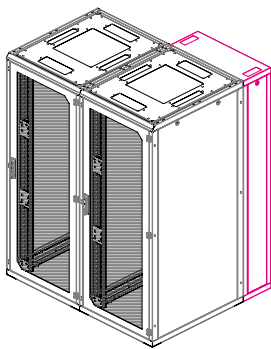

### END-OF-ROW SECTION

- Additional space for infrastructure use with wide 300 mm module
- Can be used for power management

## END-OF-THE-ROW SECTION

End-of-the-row section

- For cable management, patching and power distribution at end of cabinet row
- Frame design
- Front and rear panels with locks, no side panels
- Cable entries in top and bottom covers
- Accepts vertical cable management systems (e.g. perforated flat panels, basket trays)
- Package includes: 1x rack, 1x DP-DR-UNI, 4x feet

Code	H (in U)	Dimensions (mm)		Compatible racks
		W	D	
ROF-ES-42-30/80	42	300	800	RSF*, RDF*, R17, RM7
ROF-ES-42-30/100	42	300	1000	
ROF-ES-45-30/80	45	300	800	
ROF-ES-45-30/100	45	300	1000	

\* Optimized

## FRONT/REAR SECTION

Front/rear section

- Expands available space at rear/front of rack, allowing for installation of deeper equipment
- Further possibility for patching and power distribution
- Cable entries in top and bottom covers
- Tinted glass door with swivel handle; full range of RSF family door options (security glass, sheet steel, perforated sheet steel, vented, active vented, etc.)
- Accepts 19" vertical extrusions or vertical cable management systems
- Package includes: 1x rack with glass door, 1x DP-DR-UNI, 4x feet