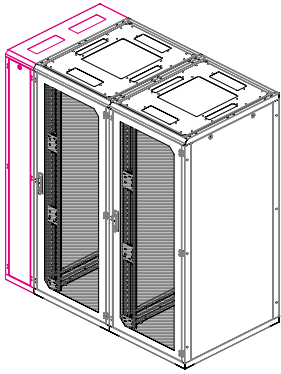

### SPACE OPTIMIZATION SECTIONS

- Compatible with RSF, RDF, Ri7 and RM7 series (iSEVEN - different front top shape)
- Expansion of both existing and new solutions – ready for next decade

### FRONT and REAR SECTION

- Increase usable depth by 300 mm modules
- Can be fitted out with extrusions
- Can be used for power management

### END-OF-ROW SECTION

- Additional space for infrastructure use with wide 300 mm module
- Can be used for power management

## END-OF-THE-ROW SECTION

End-of-the-row section

- For cable management, patching and power distribution at end of cabinet row
- Frame design
- Front and rear panels with locks, no side panels
- Cable entries in top and bottom covers
- Accepts vertical cable management systems (e.g. perforated flat panels, basket trays)
- Package includes: 1x rack, 1x DP-DR-UNI, 4x feet