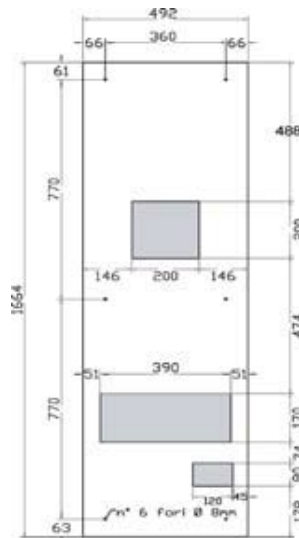

Cut Sheet

AC-WM-30

Cut_Sheet_EN_21-08-08_conteg ©

Ambient temperature in °C

PARAMETRES	AC-WM-30-xx/xx	
Voltage	230-1-50/60	V-ph-Hz
Cooling capacity L35L35 - DIN 3168	3000	W
Cooling capacity L35L50 - DIN 3168	2500	W
Dimensions (HxWxD)	1664x492x223	mm
Max running current	8,5	A
Starting current	46	A
Power absorbed L35L50	1950	W
Side cabinet fan flow, free air	1050	m ³ /h
Side cabinet temperature limits	25 - 45	°C
Side ambient temperature limits	20 - 55	°C
Side cabinet protection degree	54	IP
Noise level	75	dB(A)
Color	7035	RAL

AVAILABLE UNITS

AC-WM-30-42/80 - for 42U, 800mm *
AC-WM-30-42/100 - for 42U, 1000mm *

* Code includes replacement side panel
ROF rack family dimensions – height in U, depth in mm