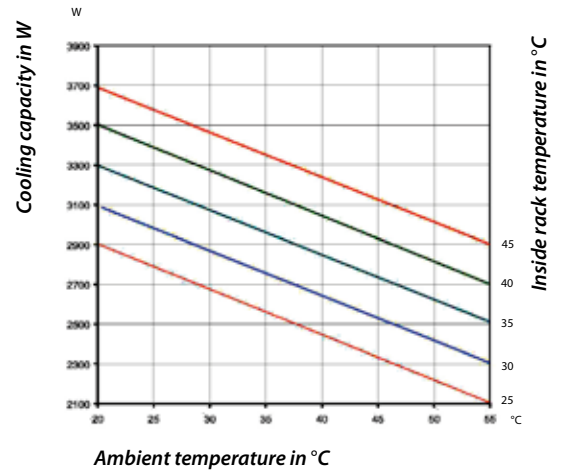

Cut Sheet

AC-WM-30

Cut_Sheet_EN_21-08-08_conteg ©

Ambient temperature in °C

PARAMETRES	AC-WM-30-xx/xx	
Voltage	230-1-50/60	V-ph-Hz
Cooling capacity L35L35 - DIN 3168	3000	W
Cooling capacity L35L50 - DIN 3168	2500	W
Dimensions (HxWxD)	1664x492x223	mm
Max running current	8,5	A
Starting current	46	A
Power absorbed L35L50	1950	W
Side cabinet fan flow, free air	1050	m ³ /h
Side cabinet temperature limits	25 - 45	°C
Side ambient temperature limits	20 - 55	°C
Side cabinet protection degree	54	IP
Noise level	75	dB(A)
Color	7035	RAL