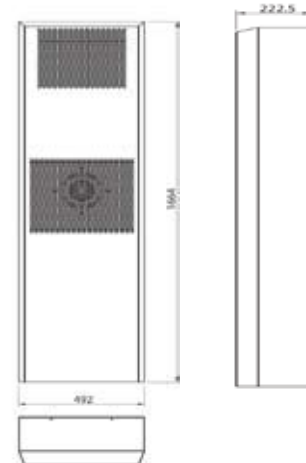

Cut Sheet

AC-WM-30

Cut_Sheet_EN_21-08-08_conteg ©

Ambient temperature in °C

PARAMETRES	AC-WM-30-xx/xx	
Voltage	230-1-50/60	V-ph-Hz
Cooling capacity L35L35 - DIN 3168	3000	W
Cooling capacity L35L50 - DIN 3168	2500	W
Dimensions (HxWxD)	1664x492x223	mm
Max running current	8,5	A
Starting current	46	A
Power absorbed L35L50	1950	W
Side cabinet fan flow, free air	1050	m ³ /h
Side cabinet temperature limits	25 - 45	°C
Side ambient temperature limits	20 - 55	°C
Side cabinet protection degree	54	IP
Noise level	75	dB(A)
Color	7035	RAL

AVAILABLE UNITS

AC-WM-30-42/80 - for 42U, 800mm *
AC-WM-30-42/100 - for 42U, 1000mm *

* Code includes replacement side panel
ROF rack family dimensions – height in U, depth in mm